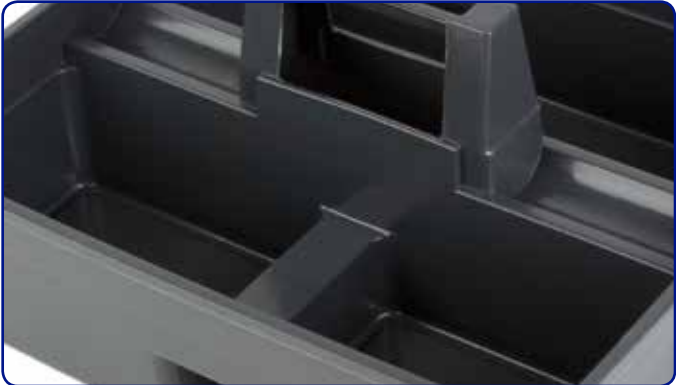

JANITORIAL TOOL CADDIES

Affordable and durable

These janitorial tool caddies are made out of seamless high impact plastic that is chemical resistant and will stand up to heavy use. These tool caddies feature three compartments and will fit most hotel and janitorial carts. You have a choice of two sizes, small or large.

- Seamless high-impact plastic
- Chemical resistant
- Fits most hotel and janitorial carts
- Lightweight and durable

product	size (cm)	description	pack
86710	W=27 x L=40 x H=11.5	small grey tool caddy	15
86720	W=33 x L=38.5 x H=11	large grey tool caddy	15